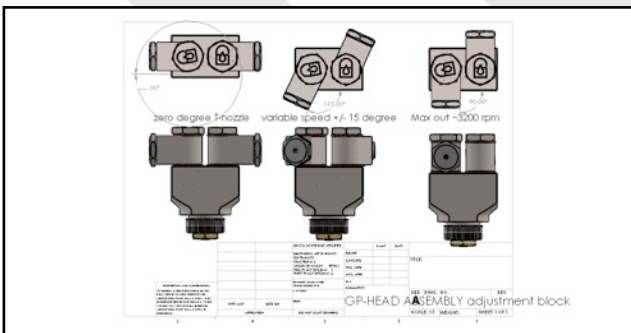

DRIPLOC

PRESSURE WASHING ACCESSORIES

VARIABLE SPEED CONTROL HEAD

CONTROL YOUR RATE OF CLEAN

NOTICE LOWER R.P.M. SPRAY PATTERN ON THE LEFT REACHES OUT FURTHER THAN HIGH R.P.M. SPRAY PATTERN ON THE RIGHT

DRIPLOC HEAD RUNNING @300-500 R.P.M.
SPRAY REACH

COMPETITORS HEAD RUNNING 3000 R.P.M.
SPRAY REACH
APPROX. 12" FROM SPRAY TIP

SEE DEMO VIDEO AT WWW.DRIPLOC.COM
SELECT "STINGER DUCT CLEANER" IN MENU

- ◆ Fully Adjustable
- ◆ Stainless Steel
- ◆ High Temp Rated
- ◆ Carbide Seal
- ◆ Patent Pending Technology
- ◆ Sizes Available 3" & 6" Head