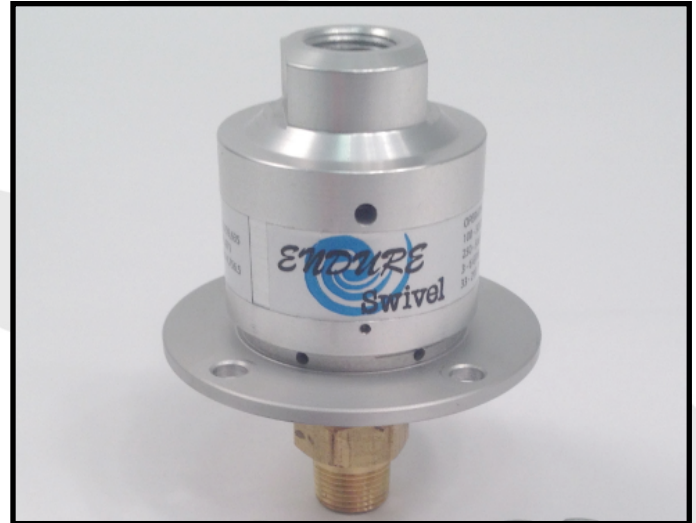

DRIPLOC

PRESSURE WASHING ACCESSORIES

ENDURE HIGH PRESSURE SWIVEL

- ◆ High Temp
- ◆ High R.P.M.
- ◆ High Pressure
- ◆ Field Rebuildable Seals
- ◆ Field Rebuildable Bearings

AVAILABLE IN 1/4" X 1/4" & 3/8" X 3/8"

Swivel specs- 3-6 G.P.M. 5000 P.S.I. 210 degree

SEE SWIVEL IN ACTION AT WWW.DRIPLOC.COM

SWIVEL DUCT SPINNER KIT

SWIVEL-SURFACE CLEANER

SWIVEL KIT INSTALLED

Call Today For More Details

www.driploc.com

877-374-7562