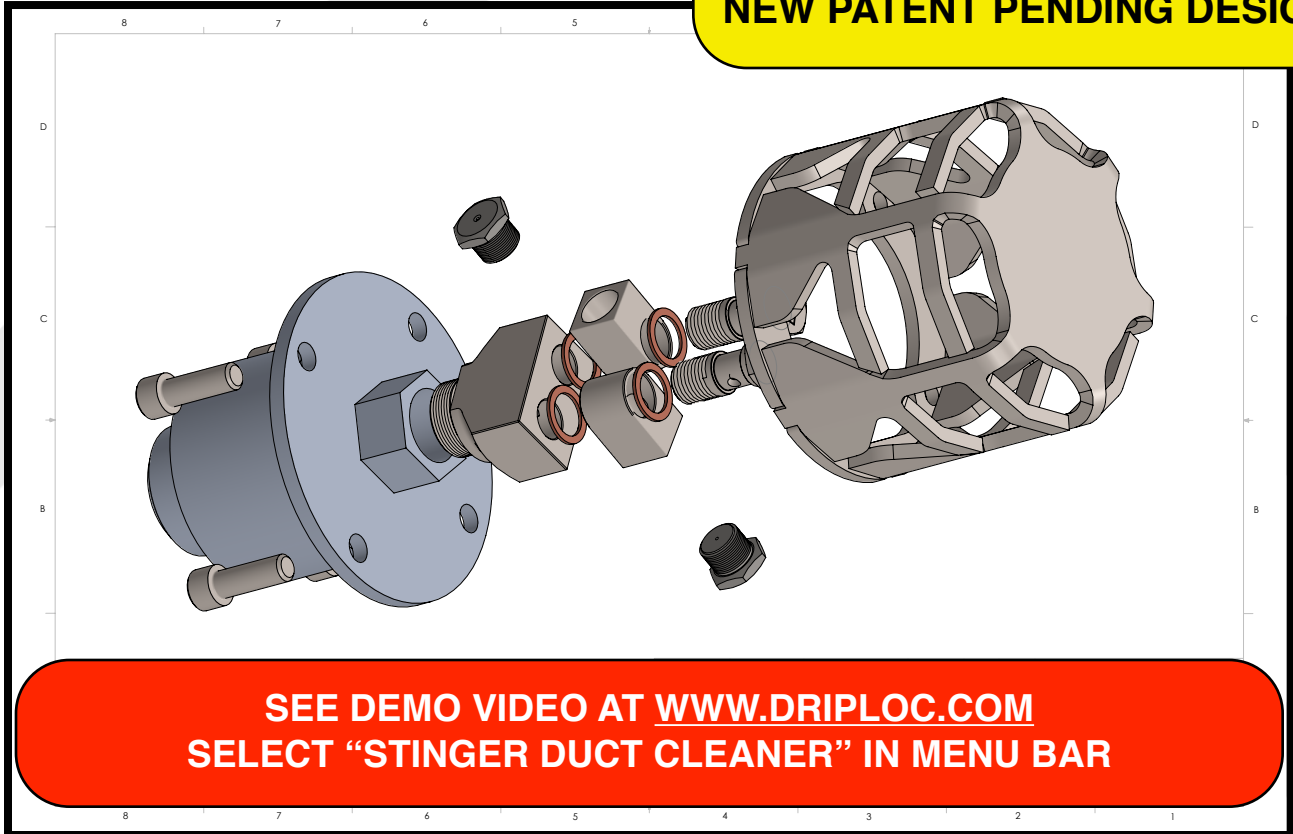

DRIPLOC

PRESSURE WASHING ACCESSORIES

STINGER 3" DUCT CLEANER

**"AVAILABLE NOW"
NEW PATENT PENDING DESIGN**

- ◆ Patent Pending Technology
- ◆ Deep Cleaning
- ◆ Variable Speed Control Heads
- ◆ High Temp
- ◆ High R.P.M.
- ◆ High Pressure
- ◆ Field Rebuildable

Swivel specs- 3-6 G.P.M. 5000 P.S.I. 210 degree

Call Today For More Details

www.driploc.com

877-374-7562