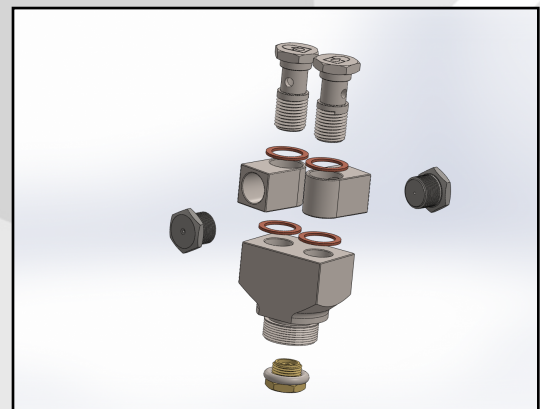

DRIPLOC

PRESSURE WASHING ACCESSORIES

STINGER 3" DUCT CLEANER

**"AVAILABLE NOW"
NEW PATENT PENDING DESIGN**

- ◆ Patent Pending Technology
- ◆ Deep Cleaning
- ◆ Variable Speed Control Heads
- ◆ High Temp
- ◆ High R.P.M.
- ◆ High Pressure
- ◆ Field Rebuildable

Swivel specs- 3-6 G.P.M. 5000 P.S.I. 210 degree

Call Today For More Details

www.driploc.com

877-374-7562