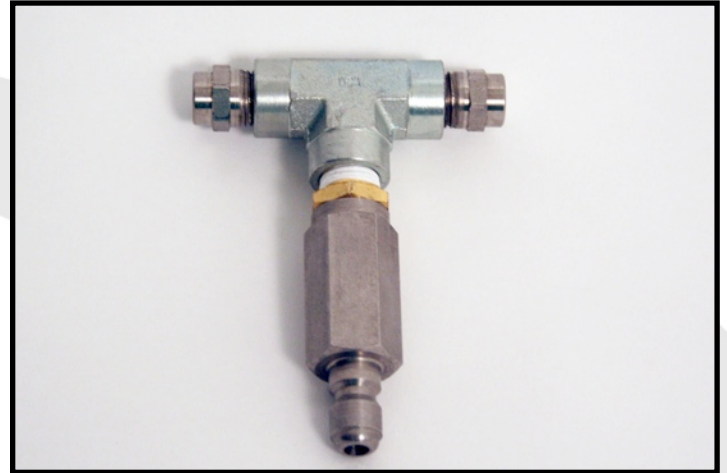

## “T” SPRAY NOZZLE

- ◆ Attaches Easily To Wand
- ◆ Spray Top Filter Tracks
- ◆ Spray Plenum Areas
- ◆ Zero Spray Tip To Rip
- ◆ 15 Degree Spray To Swipe
- ◆ Work Safer From Ground
- ◆ Saves Time Guaranteed